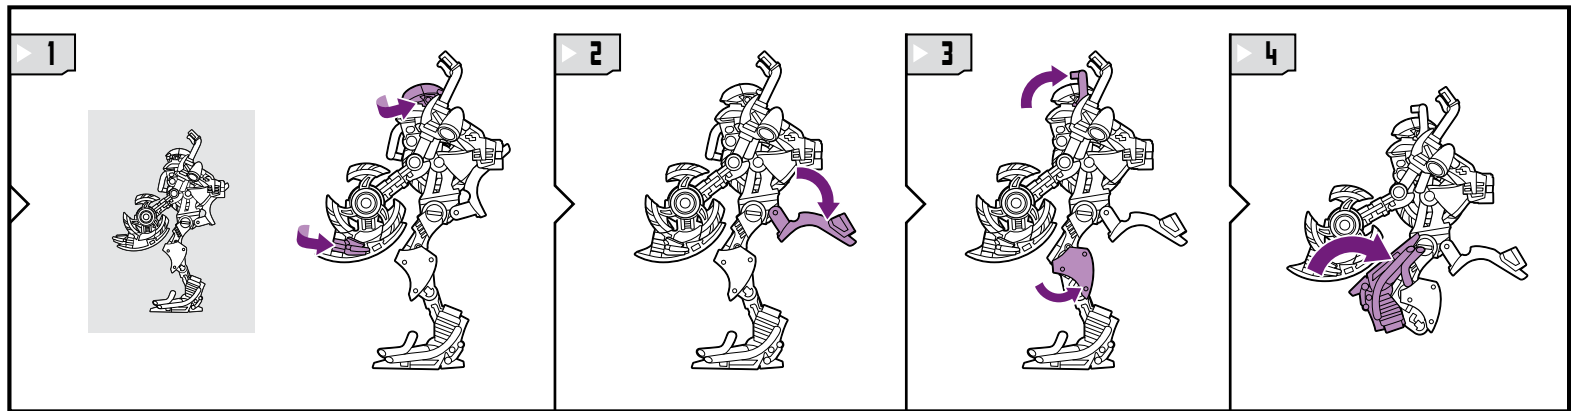

CHANGING TO VEHICLE