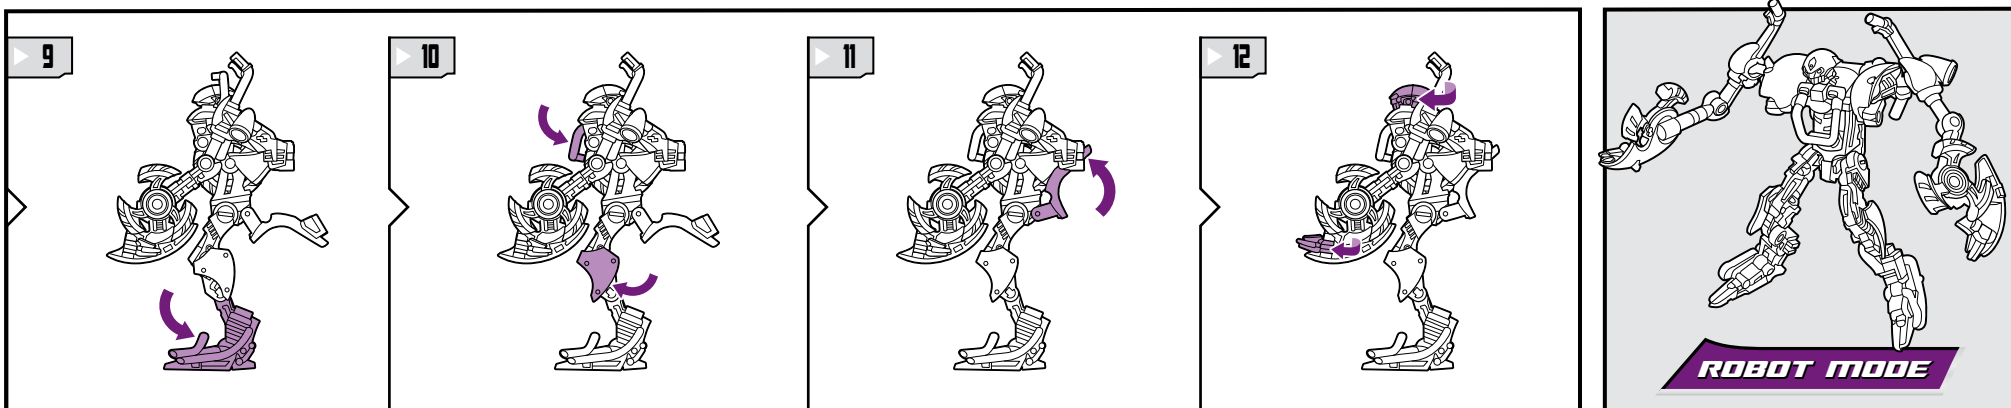

CHANGING TO ROBOT

P/N 7031190000

© 2009 Hasbro. All Rights Reserved.
TM & © denote U.S. Trademarks.
Manufactured under license from Tomy Company, Ltd.

Retain instructions for
future reference.

Some poses may require
hand support.

NEED HELP?

TRANSFORMERS.COM/INSTRUCTIONS

Not suitable for children
under 3 years because of
small parts - choking hazard.